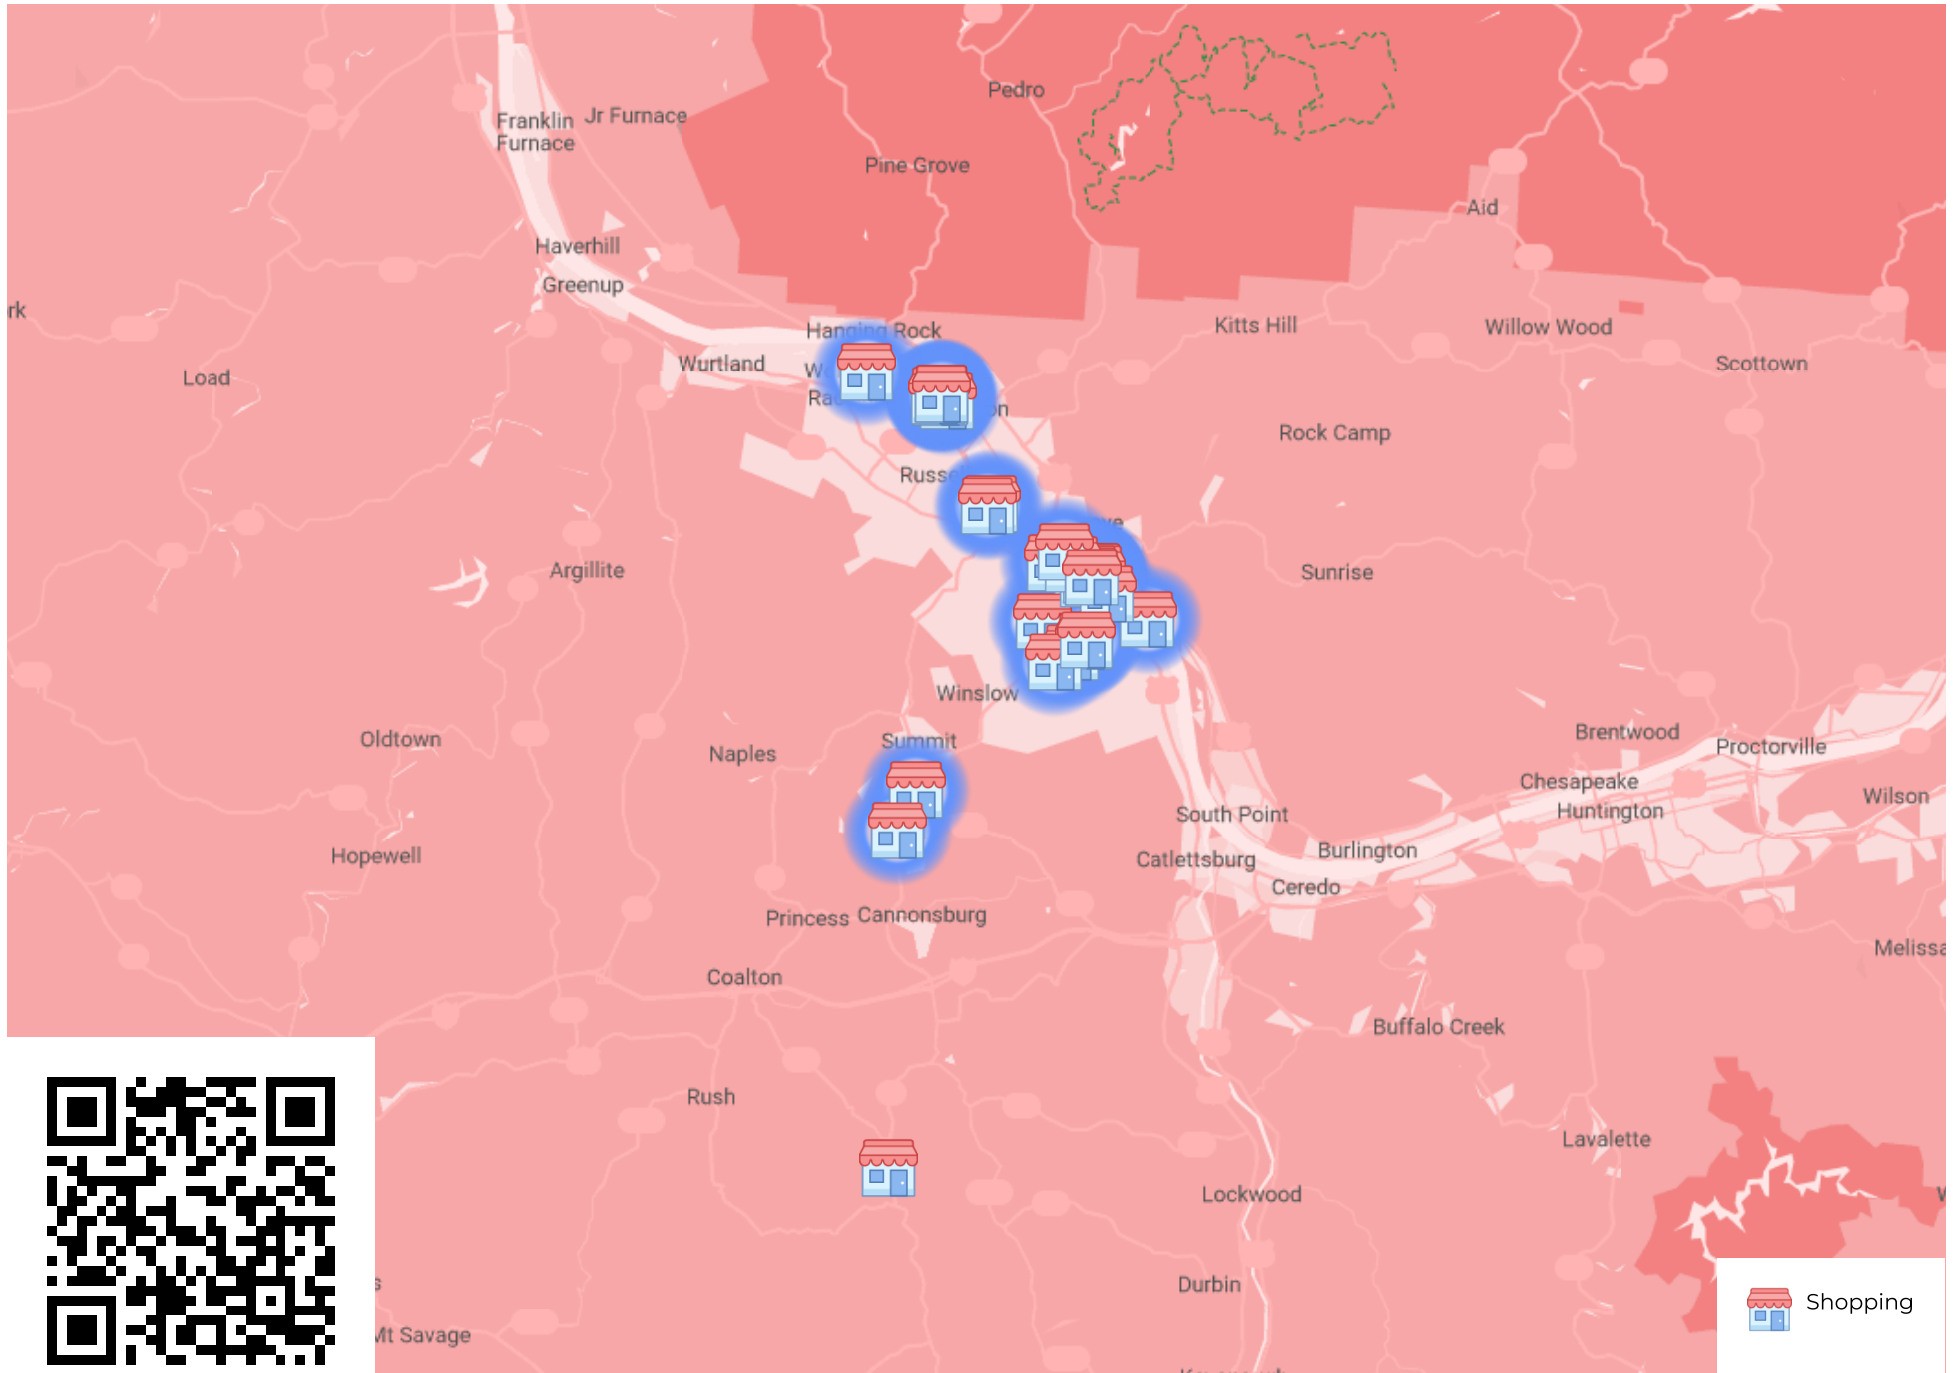

**Pink Weekend**  
Shop Local First

 [Aladdin's Art Gallery](#)

728 13th Street, Ashland, KY, USA

 [All the Things](#)

8142 U.S. 60, Ashland, KY, USA

**Pink Weekend: Door Prize** [Appalachian Folkology](#)